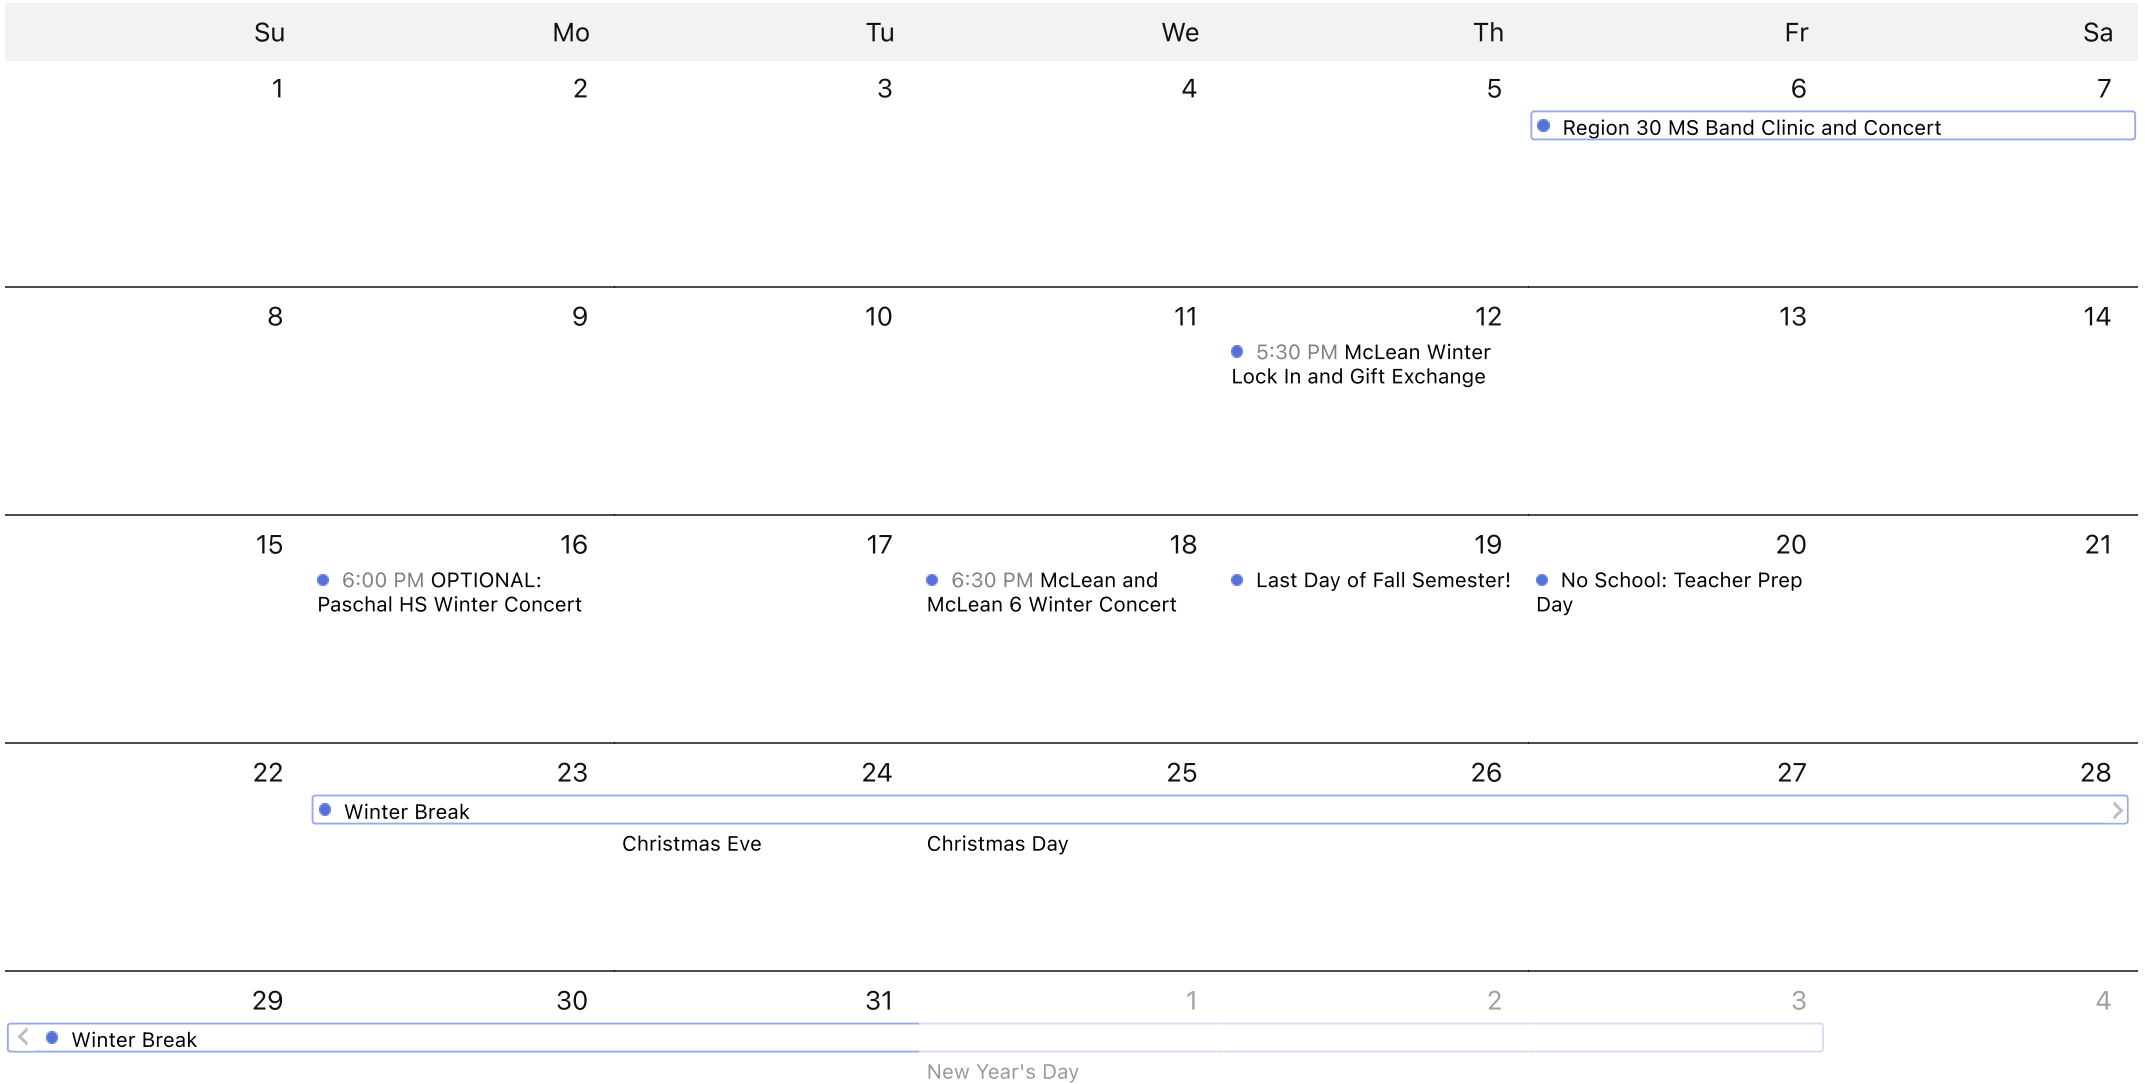

Nov 2024

Su	Mo	Tu	We	Th	Fr	Sa
27	28 ● 4:30 PM McLean 6th and Band Council Pumpkin...	29	30 Halloween	31	1	2
3 Daylight Saving Time ends	4 ● 6:00 PM PERCUSSION: MS ALL Region Phase 1	5	6 ● 6:00 PM BRASS AND WOODWIND: All Region Pha...	7	8 ● 8:00 AM Phase 2 All Region Auditions	9
10 Veterans Day	11	12	13 ● 6:00 PM 1st Annual Panther Cardinal Band Game Night!	14	15	16
17	18	19	20	21	22	23
24	25 ● Thanksgiving Break!	26	27	28	29 Thanksgiving Day	30

Dec 2024