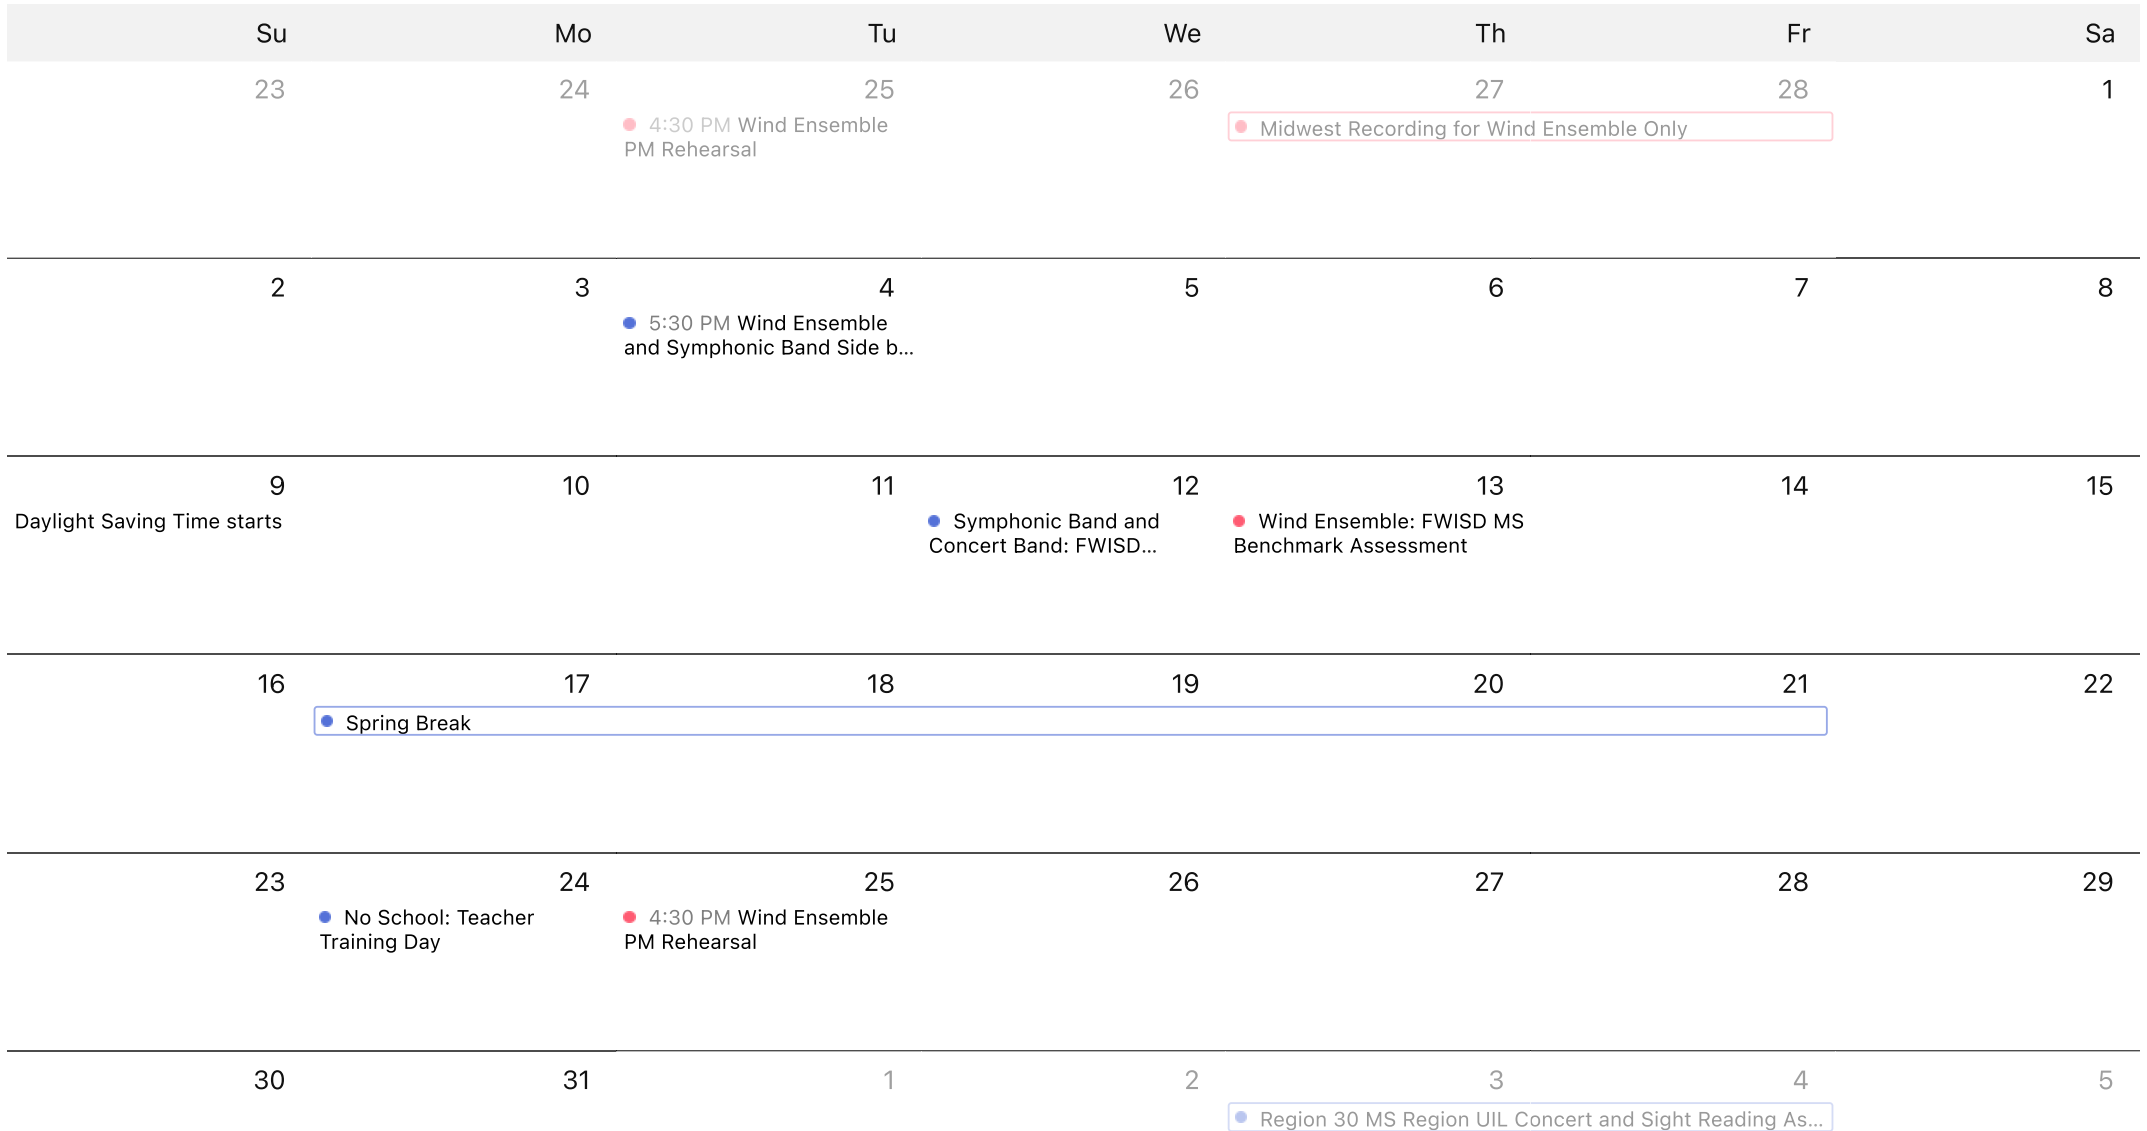

Mar 2025

Apr 2025

Su	Mo	Tu	We	Th	Fr	Sa	
30	31	1	2	3	4	5	
				● Region 30 MS Region UIL Concert and Sight Reading As...			
6	7	8	9	10	11	12	
13	14	15	16	17	18	19	
	● 4:30 PM Wind Ensemble PM Rehearsal				● No School: Good Friday		
20	21	22	23	24	25	26	
Easter Sunday				● North Texas Festival of Distinction Performance			
27	28	29	30	1	2	3	
	● 4:30 PM Wind Ensemble PM Rehearsal		● 4:30 PM Wind Ensemble/ McLean 6th Side by Side...